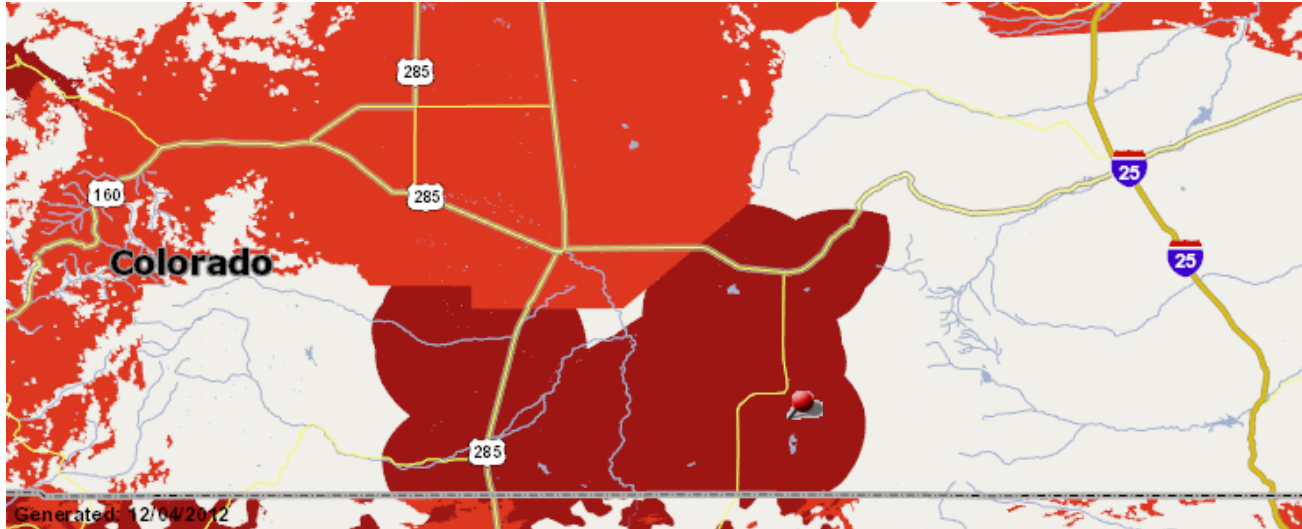

Verizon Wireless Printer Friendly Coverage Map

Mapped Coverage
Voice and Messaging

Mapped Location
San Luis, CO

Map Legend

- Digital Coverage
- Extended Digital Coverage
- No Coverage

These Coverage Locator depictions apply to the following calling plans:

Share Everything, Nationwide Calling Plans, Mobile Broadband and Prepaid.

Voice roaming charges will apply in the Canada and Mexico coverage areas unless you subscribe to the Share Everything or Nationwide Plus Canada/Mexico Plan.

These Coverage Locator maps depict predicted and approximate wireless coverage. The coverage areas shown do not guarantee service availability, and may include locations with limited or no coverage. Even within a coverage area, there are many factors, including customer's equipment, terrain, proximity to buildings, foliage, and weather that may impact service. Some of the Coverage Areas include networks run by other carriers, the coverage depicted is based on their information and public sources, and we cannot ensure its accuracy.