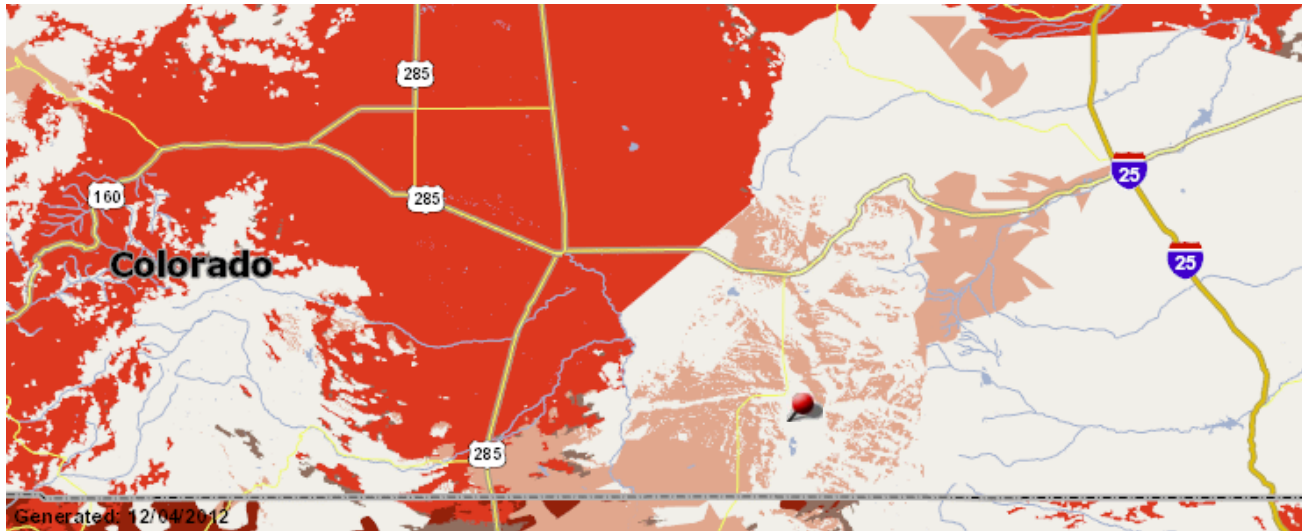

Verizon Wireless Printer Friendly Coverage Map

Mapped Coverage

Data Coverage

Mapped Location

San Luis, CO

Map Legend

3G Data Coverage

1X Data Coverage

Extended 3G Data Coverage

Extended 1X Data Coverage

Canada/Mexico
3G Data Coverage

Canada/Mexico
1X Data Coverage

No Service

These Coverage Locator depictions apply to the following calling plans:

Share Everything, Nationwide Calling Plans, Mobile Broadband and Prepaid.

Data roaming charges apply in Canada and Mexico coverage areas.

If you have a Nationwide Calling Plan: Picture/Video Messaging, Mobile Web and Mobile Email works in both the Enhanced Services and Extended Enhanced Services coverage area; Push to Talk, VZ Navigator and Family Locator work in only the Enhanced Services coverage area.