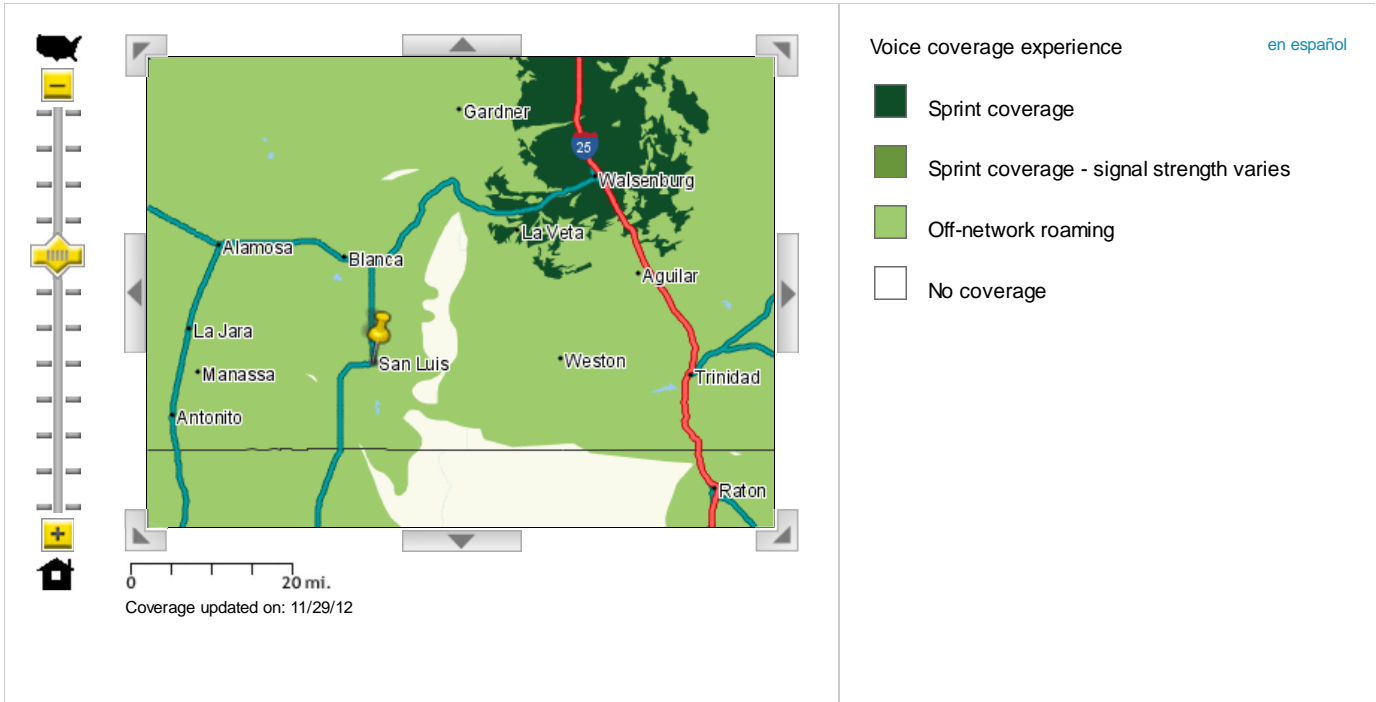

Coverage Check

Coverage details for

[en español](#)

This tool provides high-level estimates of our wireless coverage. Coverage is not available everywhere and varies based on a number of factors. [>> Learn more](#)

Our coverage maps provide high-level estimates of our coverage areas when using your device outdoors under optimal conditions. Coverage isn't available everywhere. Estimating wireless coverage and signal strength is not an exact science.

There are gaps in coverage within our estimated coverage areas that, along with other factors both within and beyond our control (network problems, software, signal strength, your wireless device, structures, buildings, weather, geography, topography, etc.), will result in dropped and blocked connections, slower data speeds, or otherwise impact the quality of services.

THE ONLY NETWORK WITH TRULY UNLIMITED DATASM

Sprint is the only national carrier with no throttling, no metering and no overages, all while on the Sprint network.

SHOP UNLIMITED PLANS